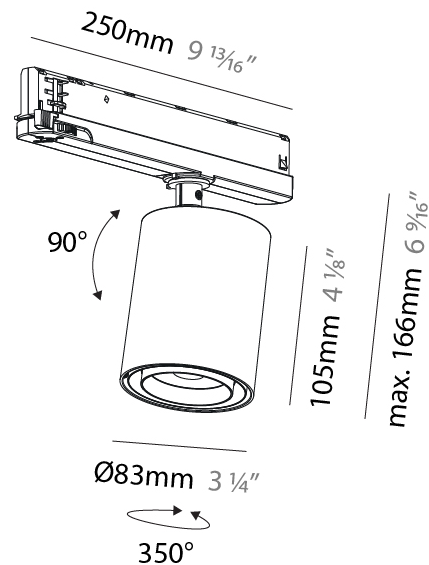

OPTICAL

Reflector°: Adjustable 14 - 44
Adjustability: Rotational 360°; Tilt 90° (±45°)

RATINGS AND CERTIFICATIONS

Certified By: Certified for North American Standards
IP rating: IP20

CENTRIQ IN FLEX TRACK