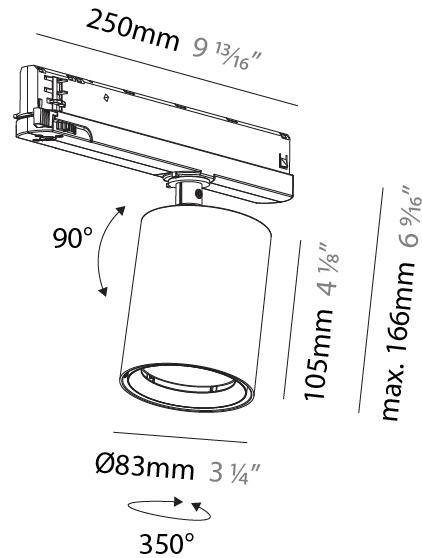

GENERAL

Series: Centriq
Subseries: Centriq In
Brand: Prolicht
Division: Architectural
Mounting Type: Track
Mounting Location: Ceiling
Subcategory: Spots

PHYSICAL

Shape: Cylinder
Diameter (mm): 83
Diameter (in): 3 1/4
Length (mm): 250
Length (in): 9 13/16
Height (mm): 166
Height (in): 6 9/16
Light Distribution: Adjustable / Direct
Weight (kg): 0.6
Fixture Finish: SSR / BKV / CWI / CRY / HAB / UFT / ITA / RUA / FTG / MYG / LOD / PUS / FRO / FUP / KIA / POP / BLS / SPG / MEY / GOH / GUM / CHC / COM / ABZ / JAG / OBR / MOS / ROR
Holder Finish: WHI / BLK
Accent Finish: SSR / BKV / CWI / CRY / HAB / LAG / UFT / ITA / RUA / RUR / MIC / FTG / MYG / TWT / LOD / PUS / FRO / FUP / KIA / POP / BLS / SPG / MEY / GOH / GUM / CHC / COM / ABZ / JAG
Fixture Material: Aluminum

ELECTRICAL

Lamp Type: LED (Zhaga Standard)
Input Wattage (W): 26
Total Output Wattage (W): 23.7
Dimming: Non-Dimmable / 0-10V Dimming
Driver Included: Yes
Driver Location: Integrated
Driver Type: Constant Current - 120Vac
Driver Class: Class 2
Input Voltage (V): 120

LED

Number of LEDs: 1
Color Temperature (°K): 2700 / 3000 / 3500 / 4000
Max. Delivered Lumen (lm): 1975 / 2056 / 2145 / 2245
Nominal Lumen (lm): 2429 / 2529 / 2638 / 2761
CRI: >90 CRI
Lamp Life (hrs): 50000

OPTICAL

Optic°: 12
Adjustability: Rotational 360°; Tilt 90° (±45°)

RATINGS AND CERTIFICATIONS

Certified By: Certified for North American Standards
IP rating: IP20

PROJECT
TYPE
SPECIFIER
QUANTITY
DATE